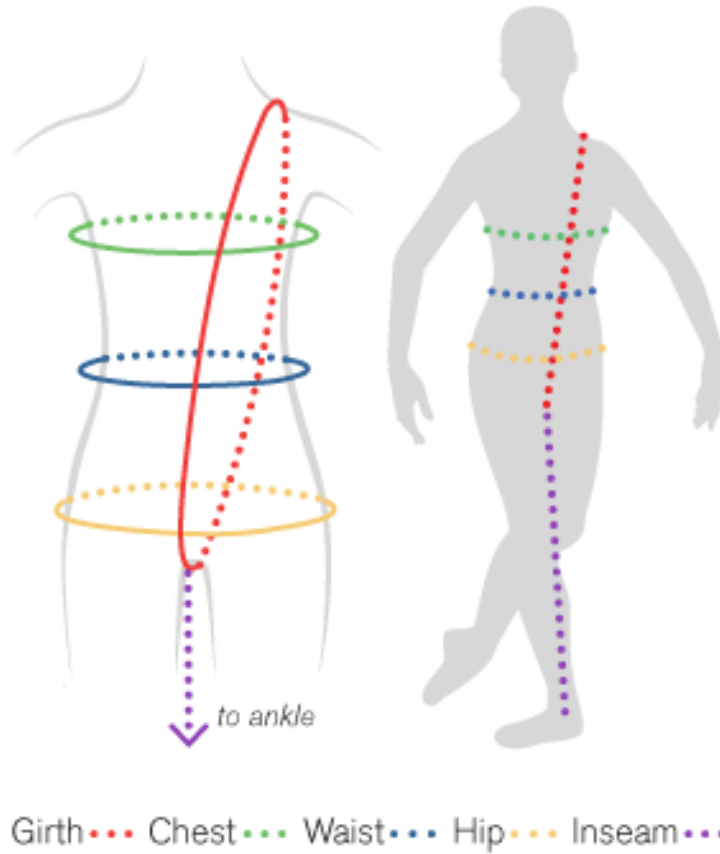

Dancing with Maree
Uniform Size Chart

GIRLS' BODY MEASUREMENTS:

SIZE	4	6	8	10	12	14
HEIGHT (cm)	104	119	132	142	149	155
CHEST (cm)	58	63	68	71	76	81
WAIST (cm)	54	57	59	62	64	67
HIP (cm)	59	65	71	76	81	86
GIRTH (cm)	98	108	118	123	131	137

LADIES BODY MEASUREMENTS:

SIZE	XS	S	M	L	XL
BUST (cm)	80 – 83	86 – 90	94 – 98	102 – 106	110 – 114
WAIST (cm)	57 – 60	63 – 66	70 – 74	79 – 84	89 – 94
HIP (cm)	82 – 86	90 – 94	98 – 102	106 – 110	115 – 120
GIRTH (cm)	142	147	153	160	167